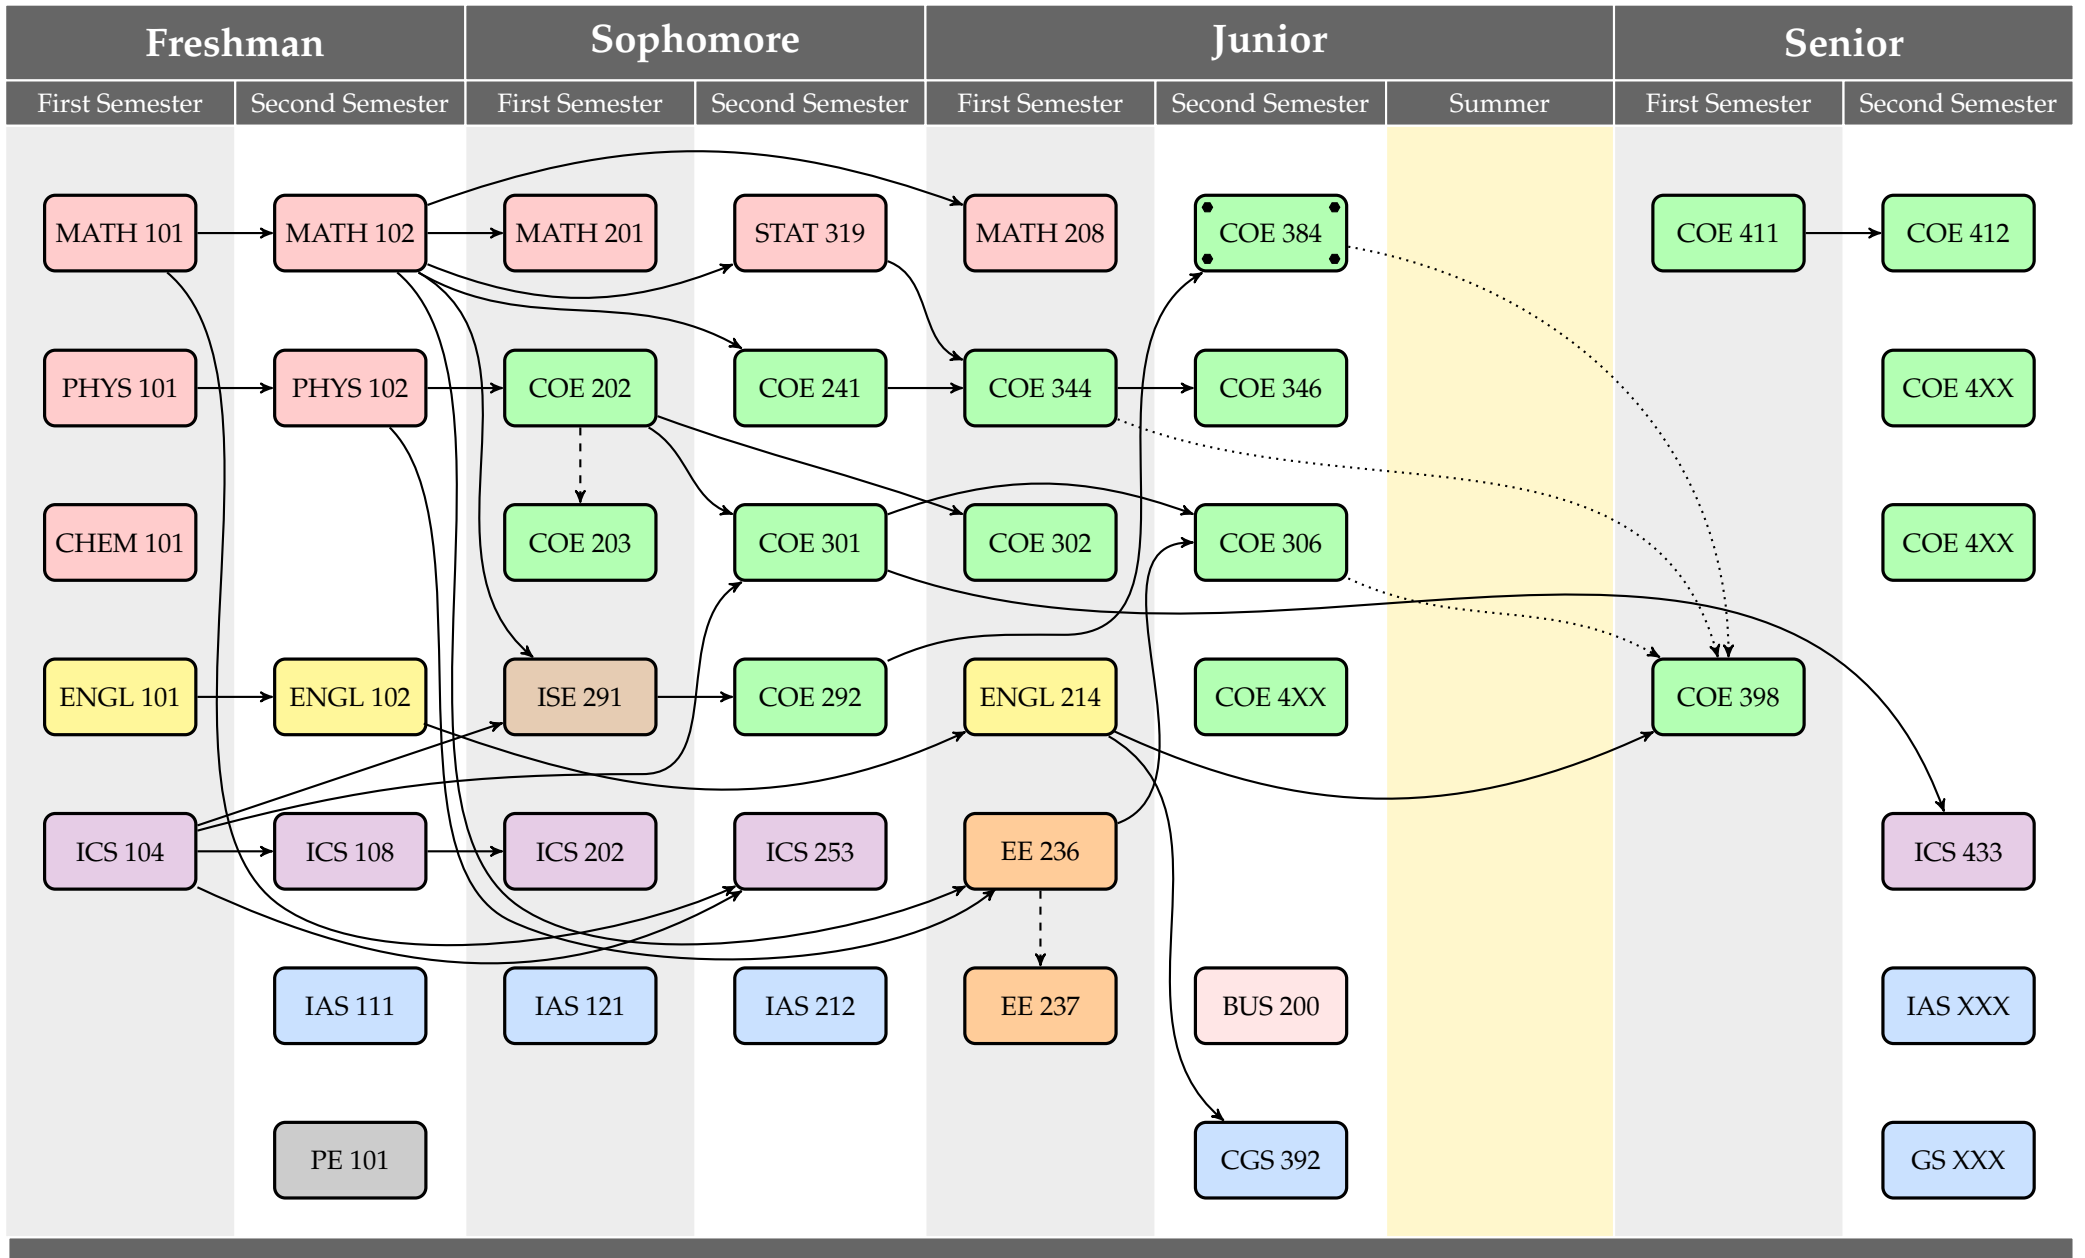

Computer Engineering (COE) Degree Plan - Internship Program

- > Prerequisite
- - - - -> Corequisite
-> Internal prerequisite

COE 384 must be taken in the second semester of the junior year